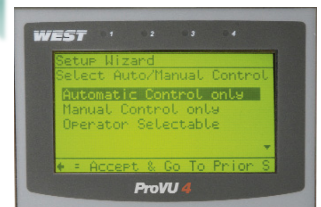

# Confused by CRYPTIC CODES on your temperature controller?

## Pro-VU speaks your language

Eliminate the guesswork needed for codes on a LED display, the real text LCD display on Pro-VU gives the complete message at an affordable price

- 5 language options
- Easy set-up wizard
- Profiling & Datalogging options
- Colour change screen on alarms and events (red/green)
- Trending view
- Flexible input/output options
- USB port
- Even a splash screen with your company logo

A 1/4 DIN temperature and process controller with advanced functionality, ProVu is the most versatile, easy-to-use controller available.

CONTACT US FOR MORE DETAILS

**WEST**

[www.westinstruments.com](http://www.westinstruments.com)