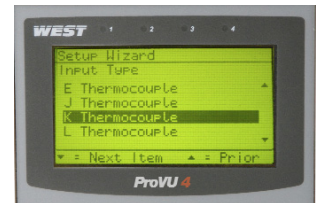

## Pro-VU speaks your language

Eliminate the guesswork needed for codes on a LED display, the real text LCD display on Pro-VU gives the complete message at an affordable price

- 5 language options
- Easy set-up wizard
- Profiling & Datalogging options
- Colour change screen on alarms and events (red/green)
- Trending view
- Flexible input/output options
- USB port
- Even a splash screen with your company logo

A 1/4 DIN temperature and process controller with advanced functionality, ProVu is the most versatile, easy-to-use controller available.

CONTACT US FOR MORE DETAILS

**WEST**

[www.westinstruments.com](http://www.westinstruments.com)