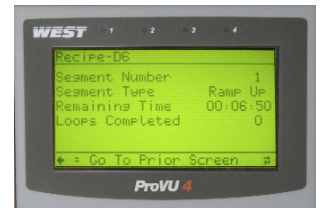

## Pro-VU speaks your language

Eliminate the guesswork needed for codes on a LED display, the real text LCD display on Pro-VU gives the complete message at an affordable price

- 5 language options
- Easy set-up wizard
- Profiling & Datalogging options
- Colour change screen on alarms and events (red/green)
- Trending view
- Flexible input/output options
- USB port
- Even a splash screen with your company logo

A 1/4 DIN temperature and process controller with advanced functionality, ProVu is the most versatile, easy-to-use controller available.

CONTACT US FOR MORE DETAILS

**WEST**

[www.westinstruments.com](http://www.westinstruments.com)